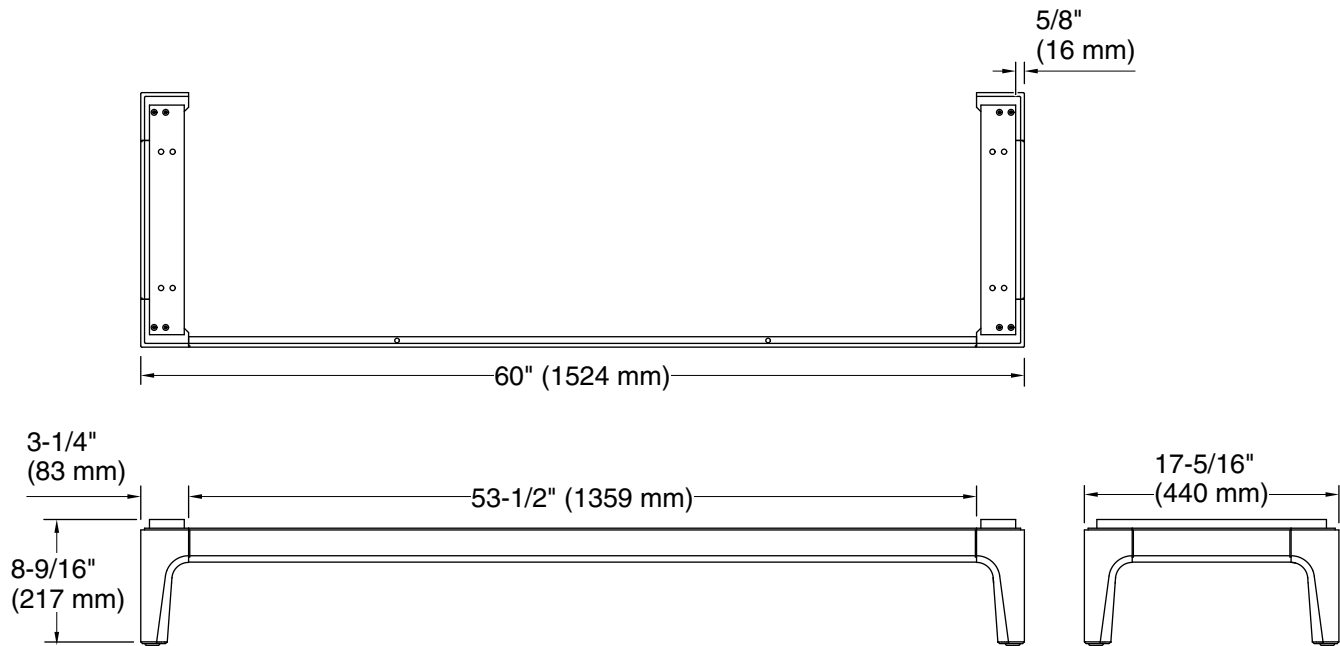

Technical Information

All product dimensions are nominal.

Material: Wood, MDF